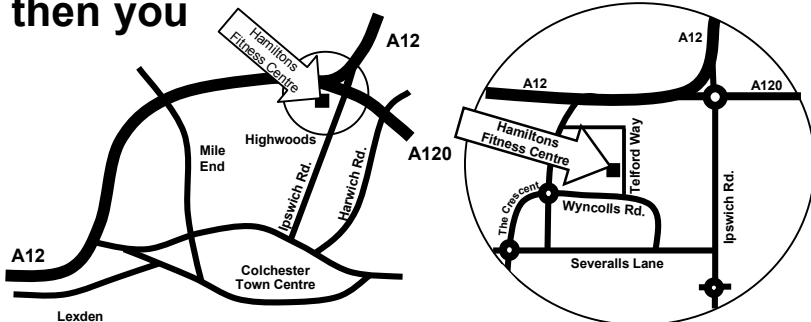

telford way,
colchester business park.
hamiltonsfitness@aol.com

tel.: (01 206) 854319 www.HamiltonsFitness.co.uk

* Yearly membership paid by monthly standing order