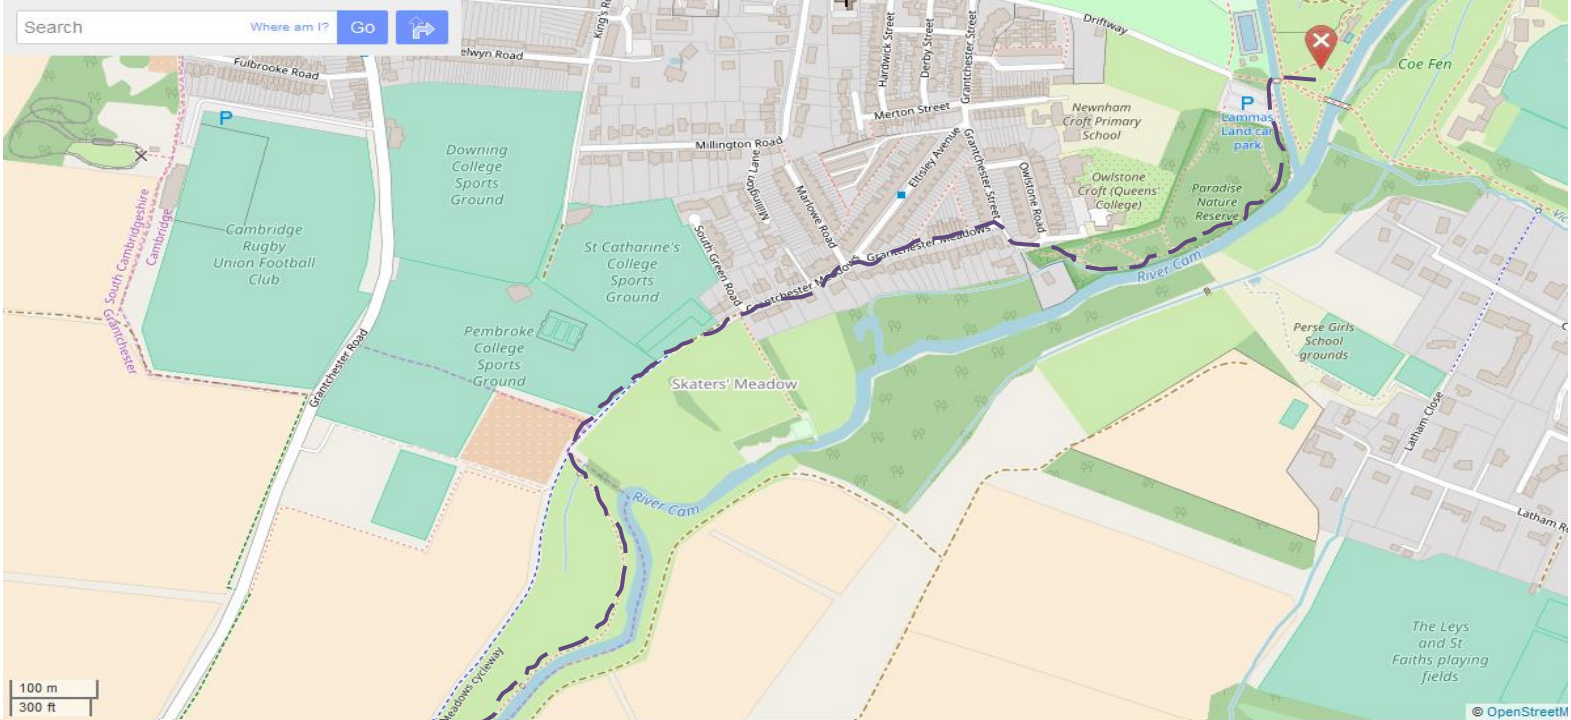

1. Start by signing in at the registration at Sheep's Green
2. Walk to Swim Start at Grantchester
3. Swim back to Sheep's Green finish and sign out

 Swim start at Grantchester

 Walking route from registration to swim start

 Registration, Swim Finish and Picnic at Sheep's Green