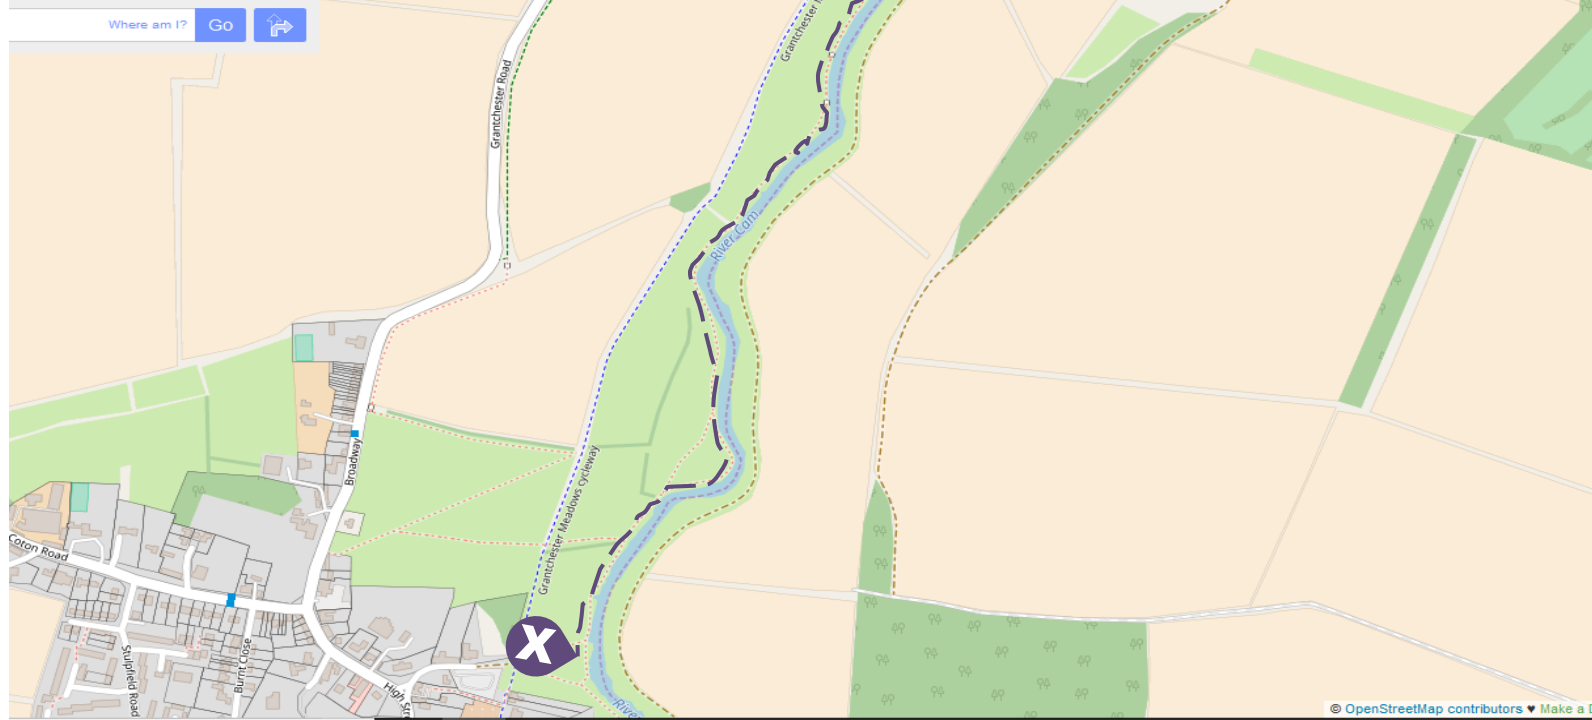

1. Start by signing in at the registration at Sheep's Green
2. Walk to Swim Start at Grantchester
3. Swim back to Sheep's Green finish and sign out

 Swim start at Grantchester

 Walking route from registration to swim start

 Registration, Swim Finish and Picnic at Sheep's Green