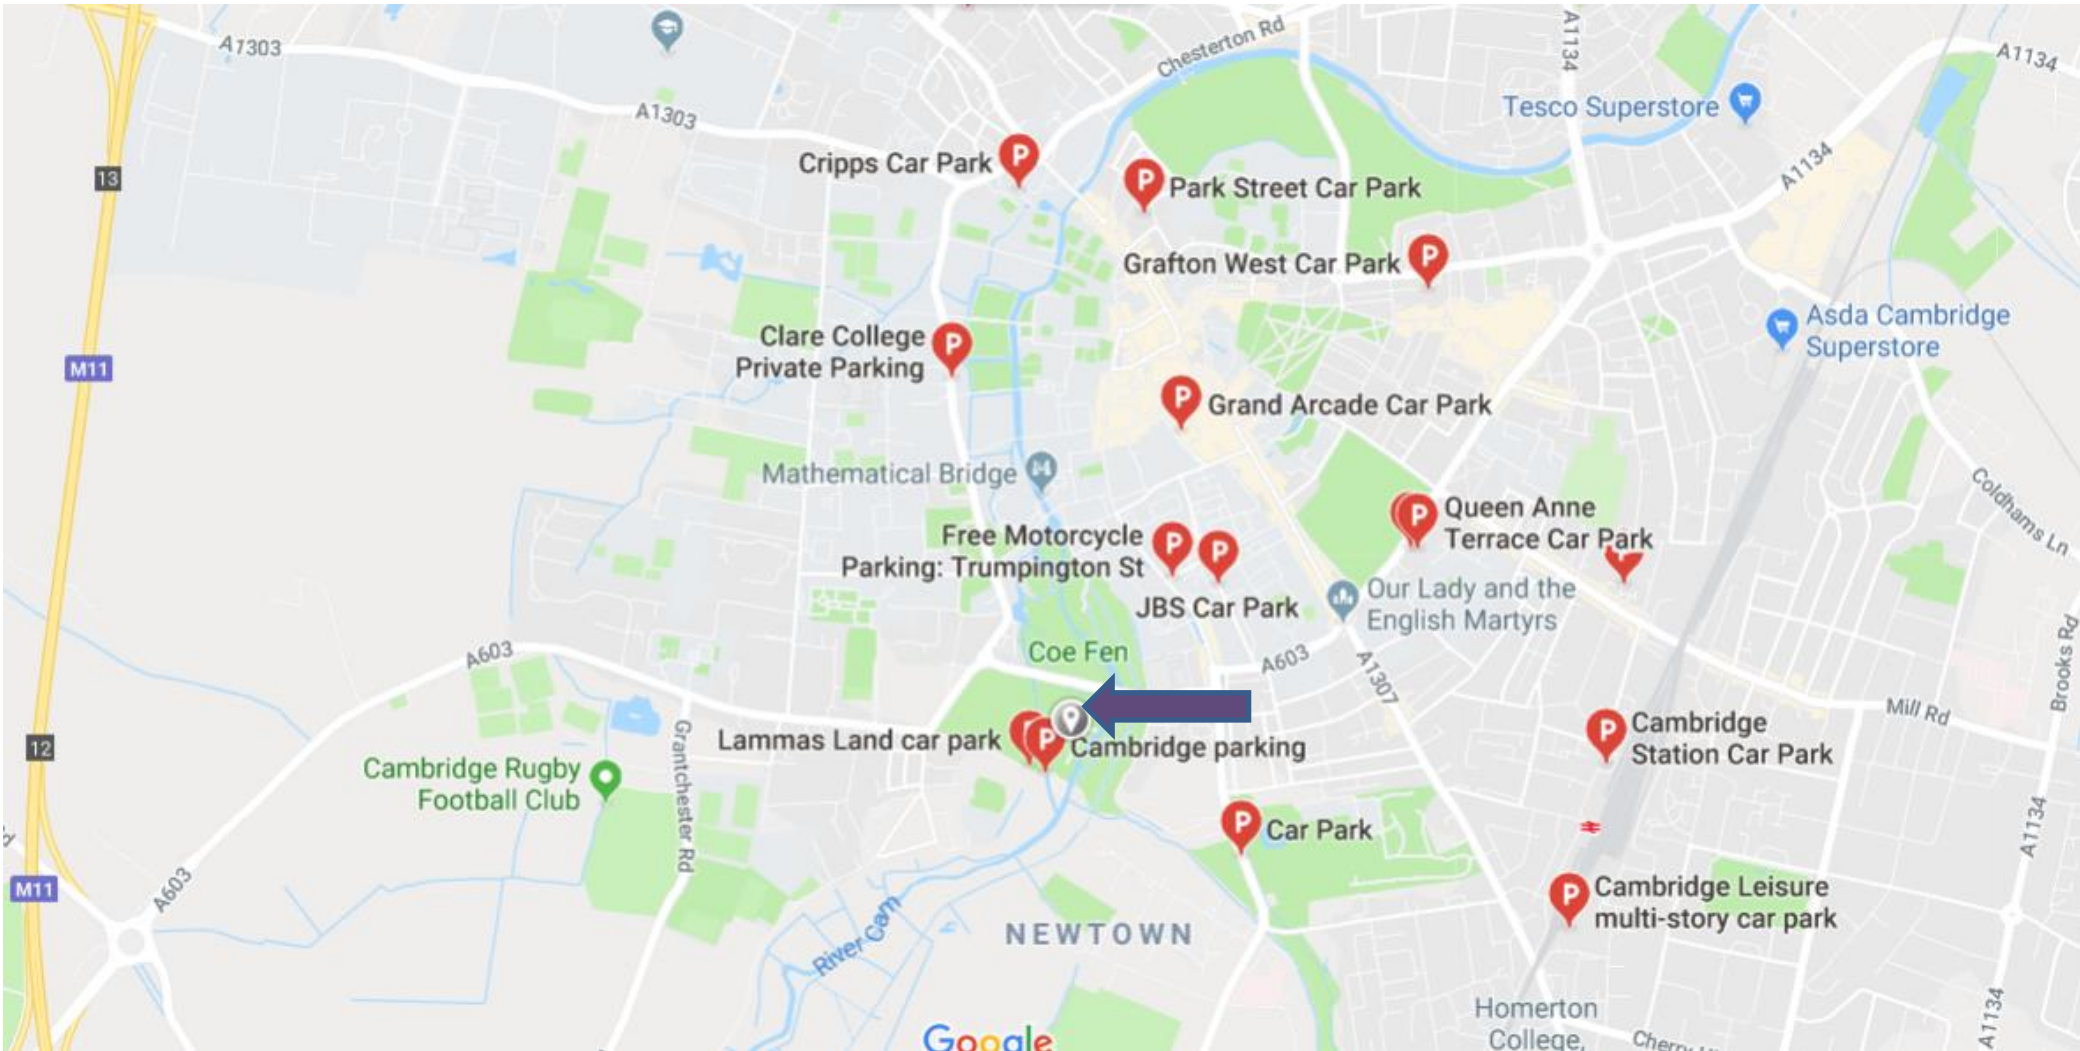

Cambridge Car Parks

Sheep's Green
Cam Swim Picnic
Registration